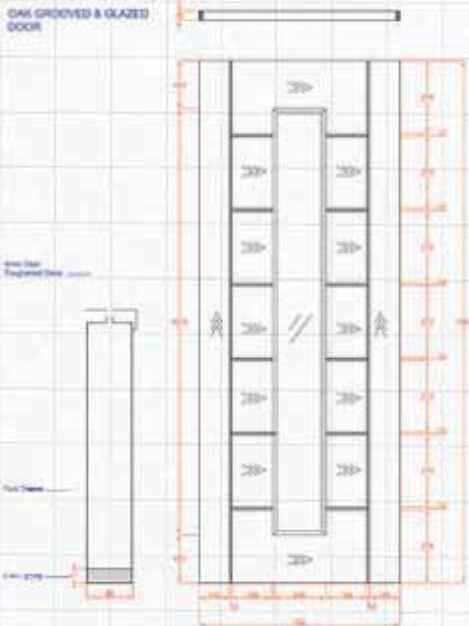

*Contact the Sales Office to discuss your requirements.